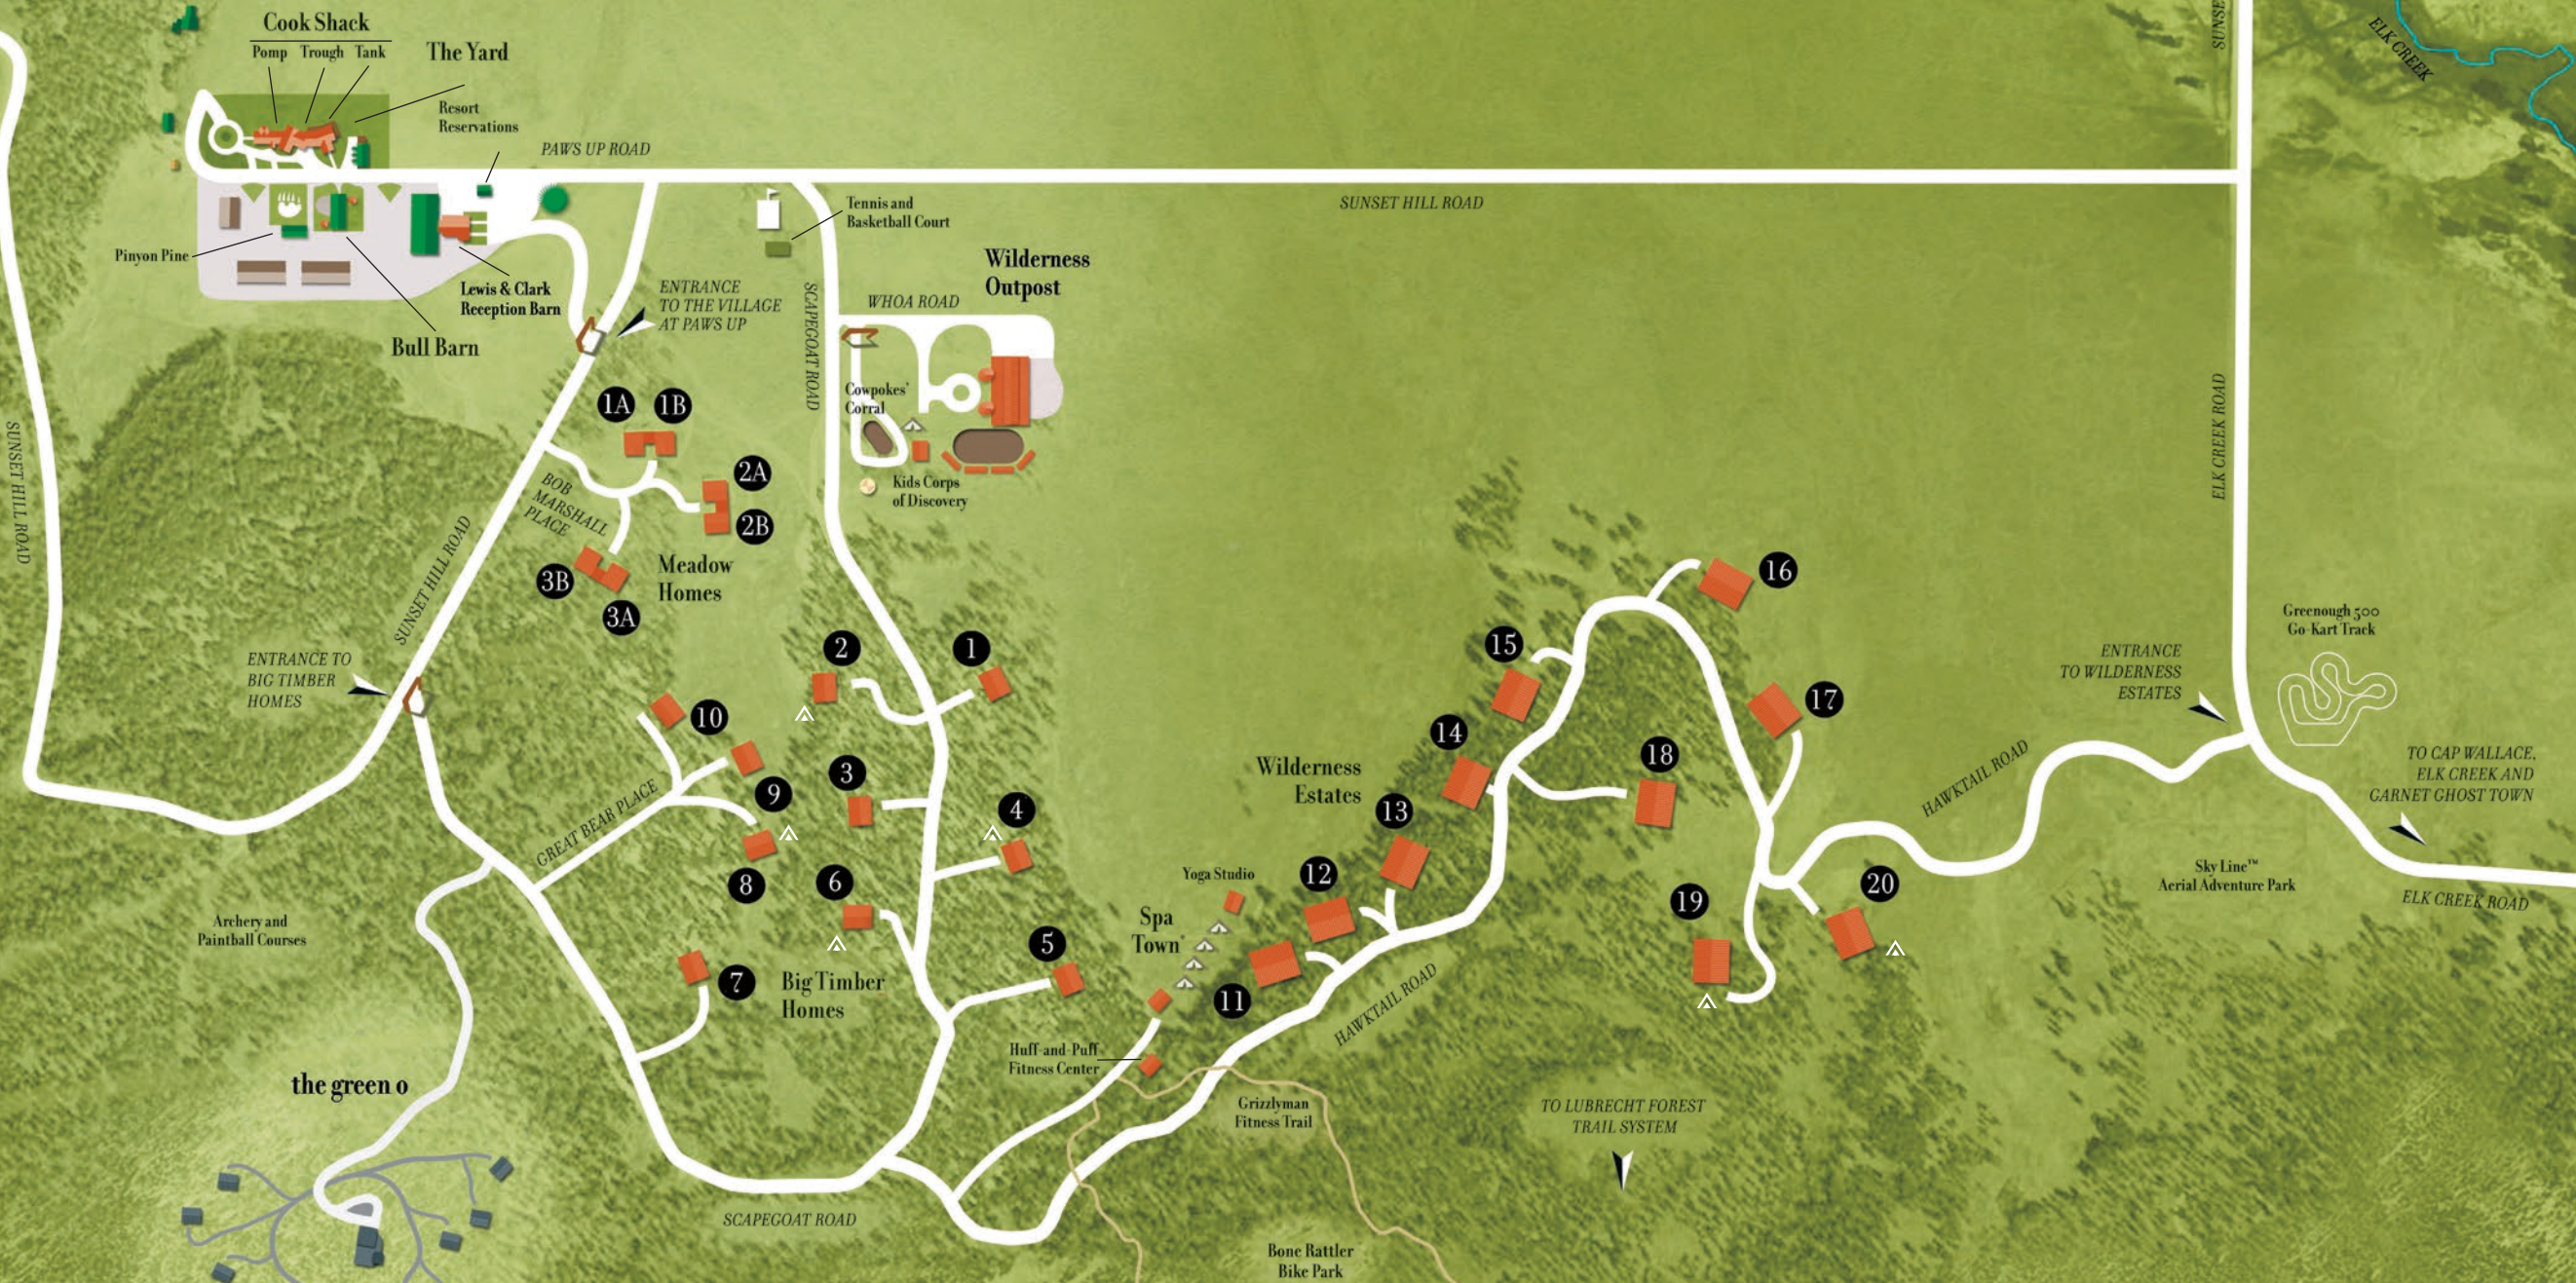

TO ALL LUXURY CAMPS,
BLACKFOOT RIVER LODGE,
SADDLE CLUB, SHOOTING CLUB AND
BLAST MOUNTAIN TUBING PARK,
ISLAND LODGE AND LAKE HOUSE

Morris Ranch House

T H E V I L L A G E A T P A W S U P

SUNSET HILL ROAD
ENTRANCE TO
THE RESORT AT PAWS UP

TO MISSOULA

1/16 MI

Meadow Homes	
1A Scapegoat	2B Bullet Nose
1B Danaher	3A Silvertip
2A Spotted Bear	3B Flatiron
△ Includes Private Tent (seasonal availability)	

Big Timber Homes	
1 Royal Coachman	6 Copper John △
2 Panfish Popper △	7 Blue Bomber
3 Frog Knobler	8 Woolly Bugger △
4 Glimmer Stone △	9 Glass Tail
5 Bunyan Bug	10 Cosmo Gordon

Wilderness Estates	
11 Meriwether Lewis	16 Kaw Point
12 William Clark	17 Council Bluff
13 Thomas Jefferson	18 Camp Fortunate
14 Pompey's Pillar	19 Beaverhead Rock △
15 Sacagawea	20 Fort Clatsop △