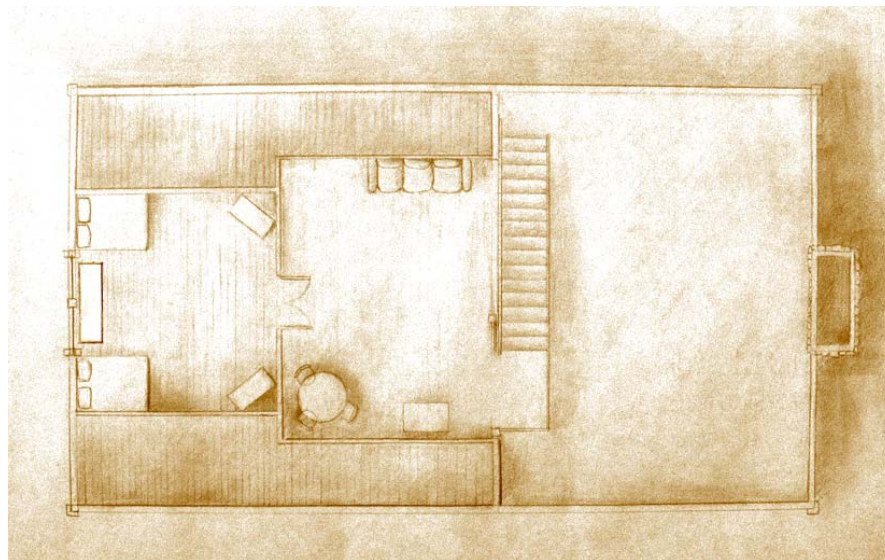

Main Floor: 1,620 Square Feet  
Decks: 1,000 Square Feet

Loft: 480 Square Feet

40060 paws up road greenough, mt 59823  
p: 800-473-0601 f: 406-244-5242 theresort@pawsup.com www.pawsup.com