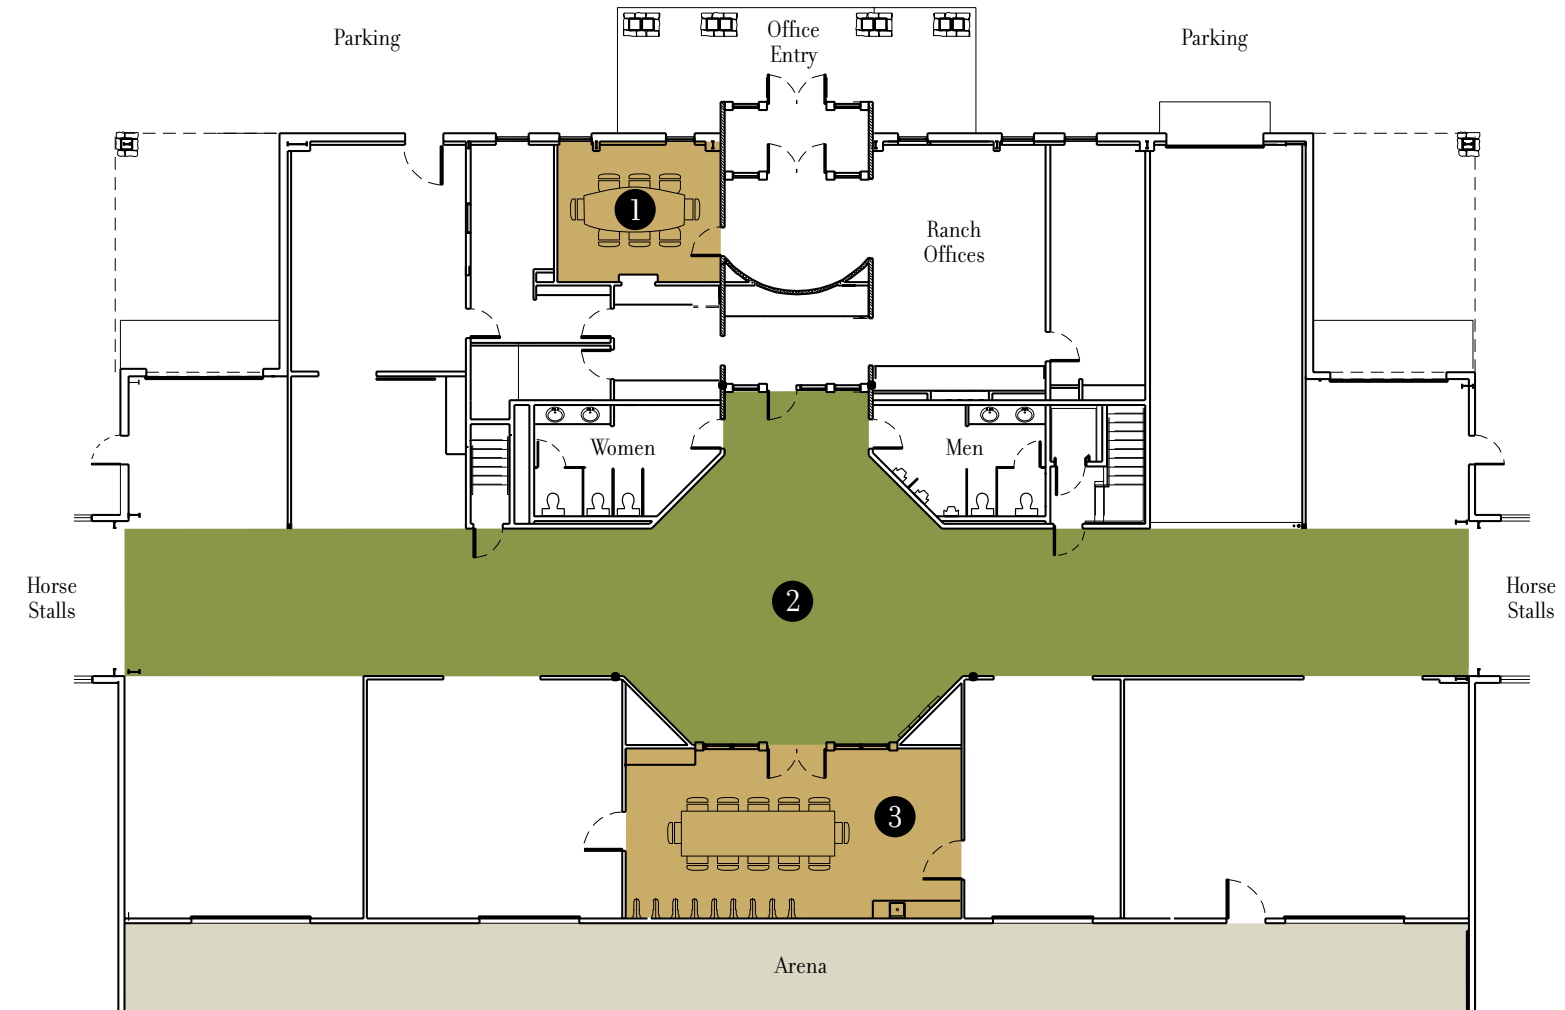

SADDLE CLUB TACK ROOM

At the Saddle Club at Paws Up, there is no need to rent western-themed dining décor. The Tack Room boasts a sophisticated, authentic barn

feel providing a fun and unique party atmosphere. Iron and elk-antler candelabras cast a warm glow over walls lined with Paws Up saddles and tack.

This venue is perfect for an intimate western-style dinner or special awards ceremony. For an event that your group will be talking and blogging about for years to come, the Tack Room is the place.

KEY AND CAPACITIES		Square Footage	Dimensions (L x W)	Theater	Classroom	U-Shape	Hollow Square	Conference	Banquet	Reception
	The Saddle Club	75,000								
1	Boardroom	238	17 x 14	—	—	—	8		—	—
2	Tack Room Foyer	5,600	140 x 40	50	40	30	30	30	90	90
3	Tack Room	648	36 x 18	—	—	—	—	20	16	30