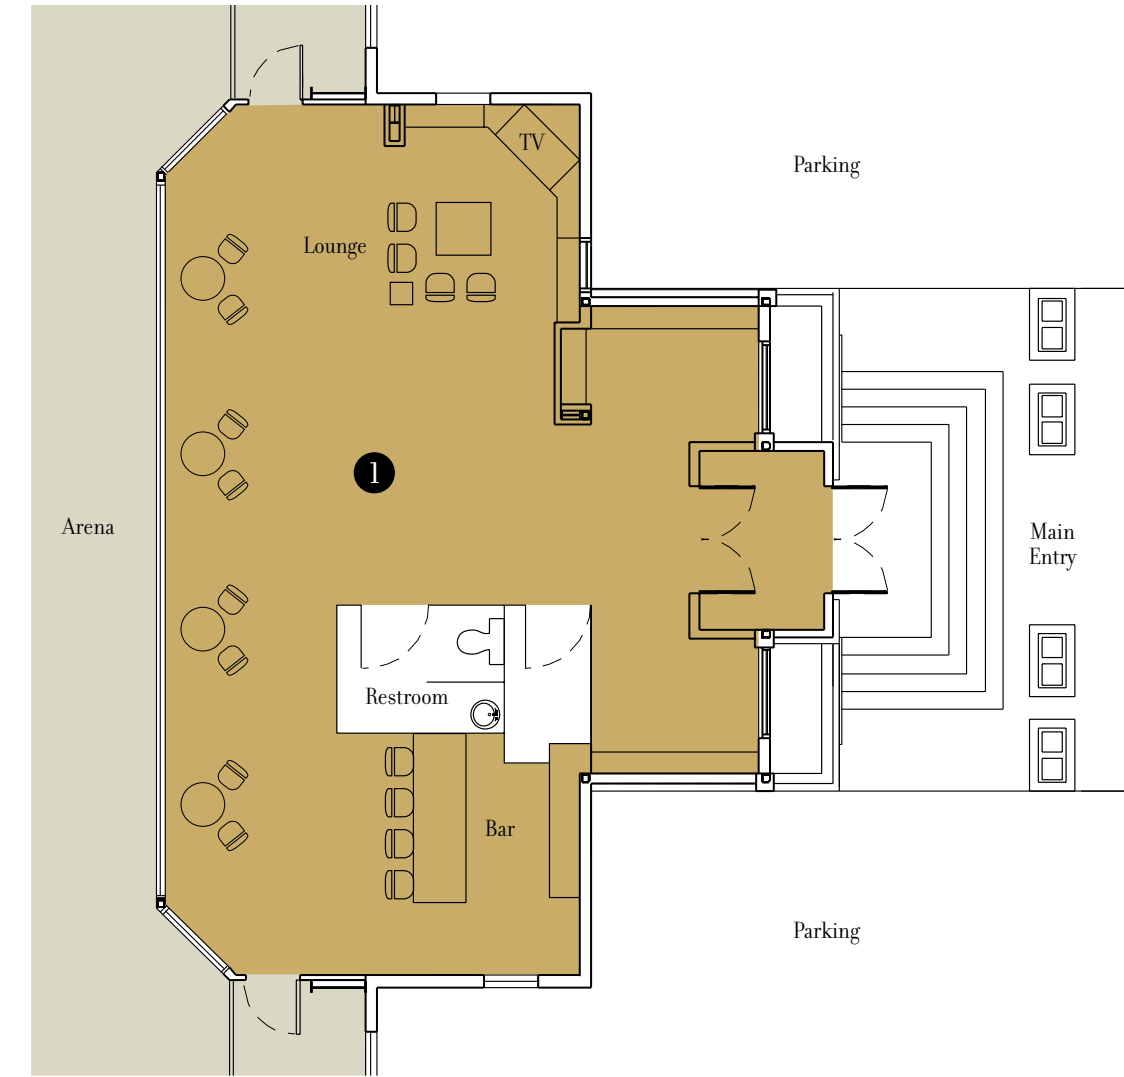

SADDLE CLUB SKY BOX

The Saddle Club houses the most elegant of western-themed conference rooms and hospitality areas. Overlooking the arena is the VIP Sky

Box – the ultimate lounge for luxurious receptions. It features a fully stocked, built-in leather bar, a big-screen television, plush leather seating and refined rustic tables and chairs with front-row views of all the equestrian action taking place in the arena. The intimate, unique atmosphere of the Sky Box is perfect for any gathering of up to 25 people.

ing and refined rustic tables and chairs with front-row views of all the equestrian action taking place in the arena. The intimate, unique atmosphere of the Sky Box is perfect for any gathering of up to 25 people.

KEY AND CAPACITIES		Square Footage	Dimensions (Lx W)	Theater	Classroom	U-Shape	Hollow Square	Conference	Banquet	Reception
	The Saddle Club	75,000								
1	Sky Box	1,058	46 x 23	30	20	16	20	10	16	30